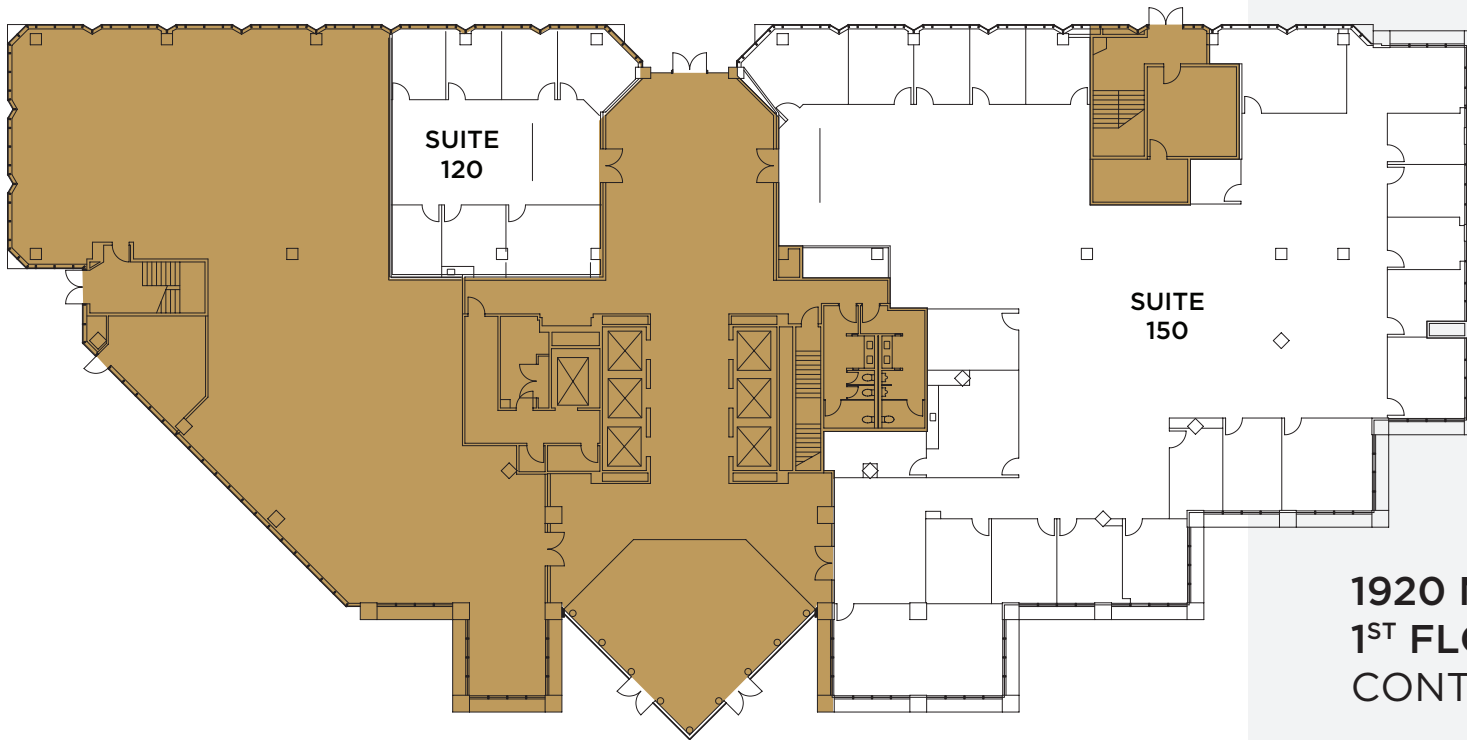

1920 MAIN STREET
1ST FLOOR
CONTACT: 949.721.6981

SUITE 120
2,103 RSF

WEST 
CENTERVIEW

EMMES® /  **OAKTREE**

 **ORION**
PROPERTY PARTNERS

ONSITE LEASING OFFICE
1920 MAIN STREET, SUITE 830
IRVINE, CA 92614
OPPRE.COM

1920 MAIN STREET
1ST FLOOR
CONTACT: 949.721.6981

SUITE 120	2,103 RSF
SUITE 150	12,518 RSF

WEST 
CENTERVIEW

EMMES® /  **OAKTREE**

 **ORION**
PROPERTY PARTNERS

ONSITE LEASING OFFICE
1920 MAIN STREET, SUITE 830
IRVINE, CA 92614
OPPRE.COM