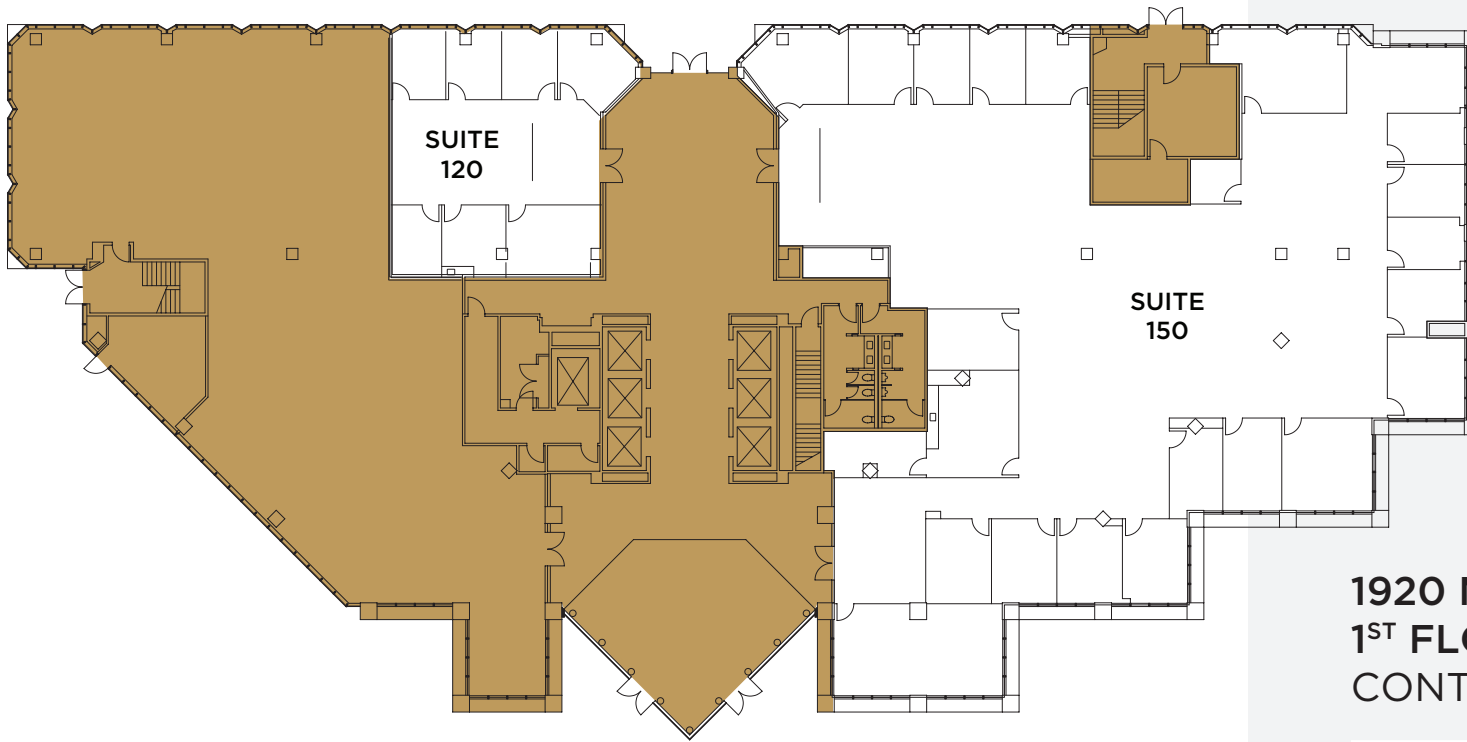

1920 MAIN STREET
1ST FLOOR
CONTACT: 949.721.6981

SUITE 150
12,518 RSF

WEST 
CENTERVIEW

EMMES® /  **OAKTREE**

 **ORION**
PROPERTY PARTNERS

ONSITE LEASING OFFICE
1920 MAIN STREET, SUITE 830
IRVINE, CA 92614
OPPRE.COM

1920 MAIN STREET
1ST FLOOR
CONTACT: 949.721.6981

SUITE 120	2,103 RSF
SUITE 150	12,518 RSF

WEST 
CENTERVIEW

EMMES® /  **OAKTREE**

 **ORION**
PROPERTY PARTNERS

ONSITE LEASING OFFICE
1920 MAIN STREET, SUITE 830
IRVINE, CA 92614
OPPRE.COM