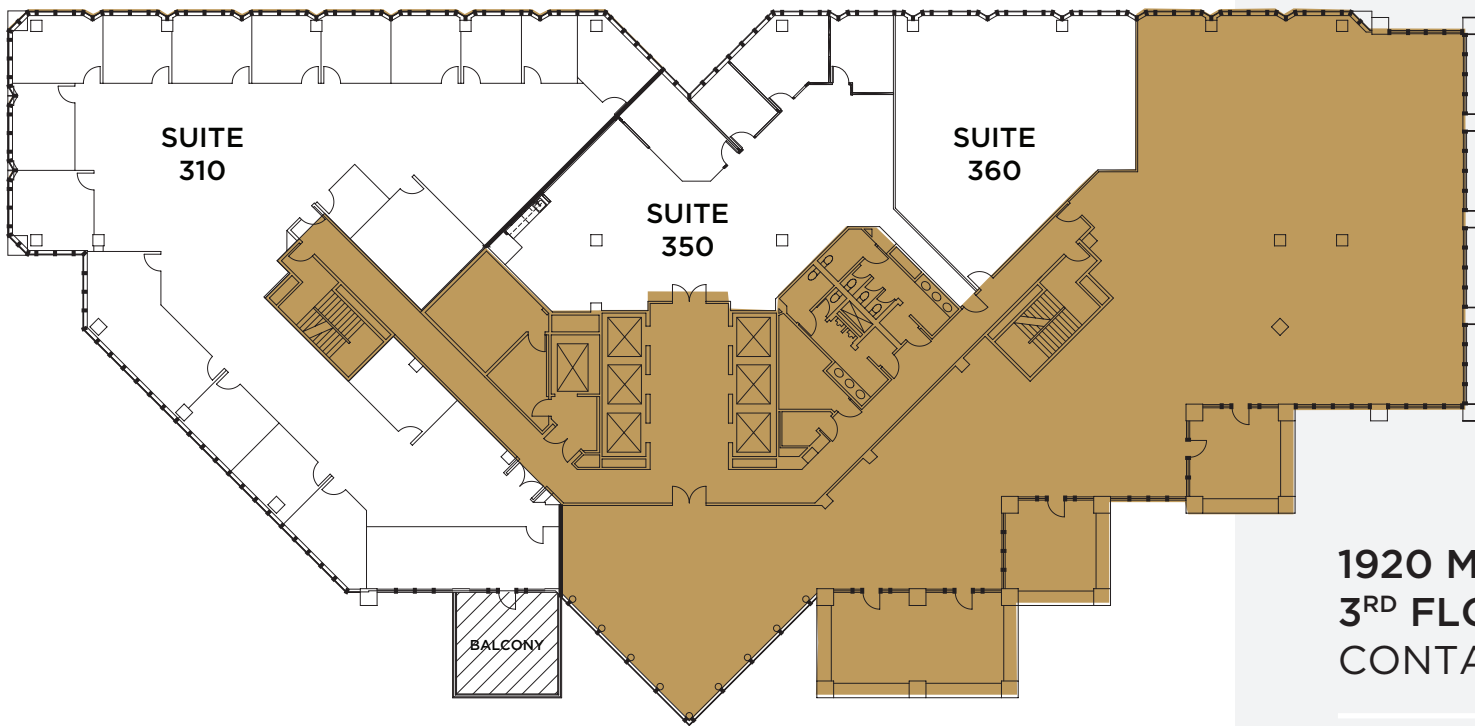

1920 MAIN STREET
3RD FLOOR
CONTACT: 949.721.6981

SUITE 310
8,820 RSF

WEST 
CENTERVIEW

EMMES® /  **OAKTREE**

 **ORION**
PROPERTY PARTNERS

ONSITE LEASING OFFICE
1920 MAIN STREET, SUITE 830
IRVINE, CA 92614
OPPRE.COM

1920 MAIN STREET
3RD FLOOR
 CONTACT: 949.721.6981

SUITE 310	8,820 RSF
SUITE 350	3,244 RSF
SUITE 360	2,017 RSF

WEST 
CENTERVIEW

EMMES /  **OAKTREE**

 **ORION**
 PROPERTY PARTNERS

ONSITE LEASING OFFICE
 1920 MAIN STREET, SUITE 830
 IRVINE, CA 92614
 OPPRE.COM