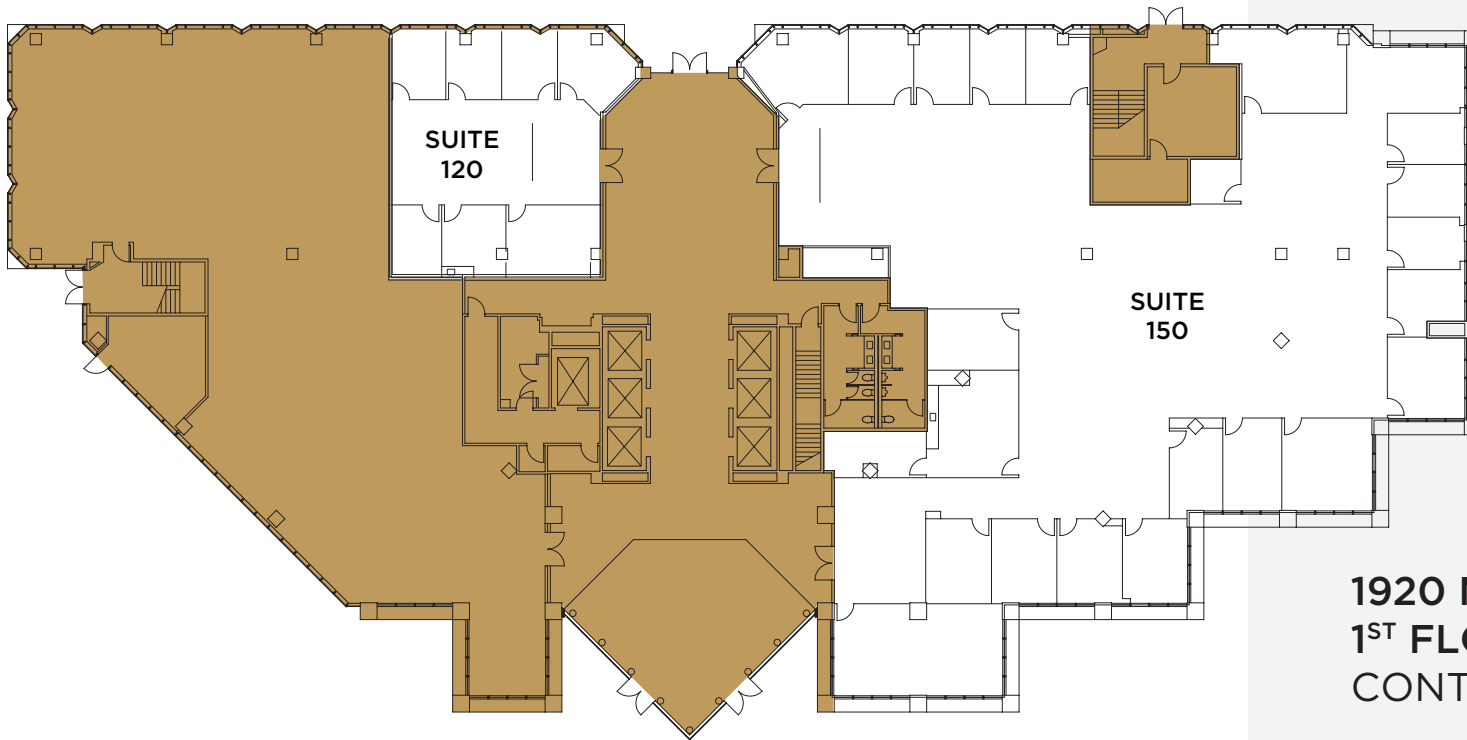

1920 MAIN STREET
1ST FLOOR
CONTACT: 949.721.6981

SUITE 150
12,518 RSF

WEST 
CENTERVIEW

EMMES® /  **OAKTREE**

 **ORION**
PROPERTY PARTNERS

ONSITE LEASING OFFICE
2010 MAIN STREET, SUITE 340
IRVINE, CA 92614
OPPRE.COM