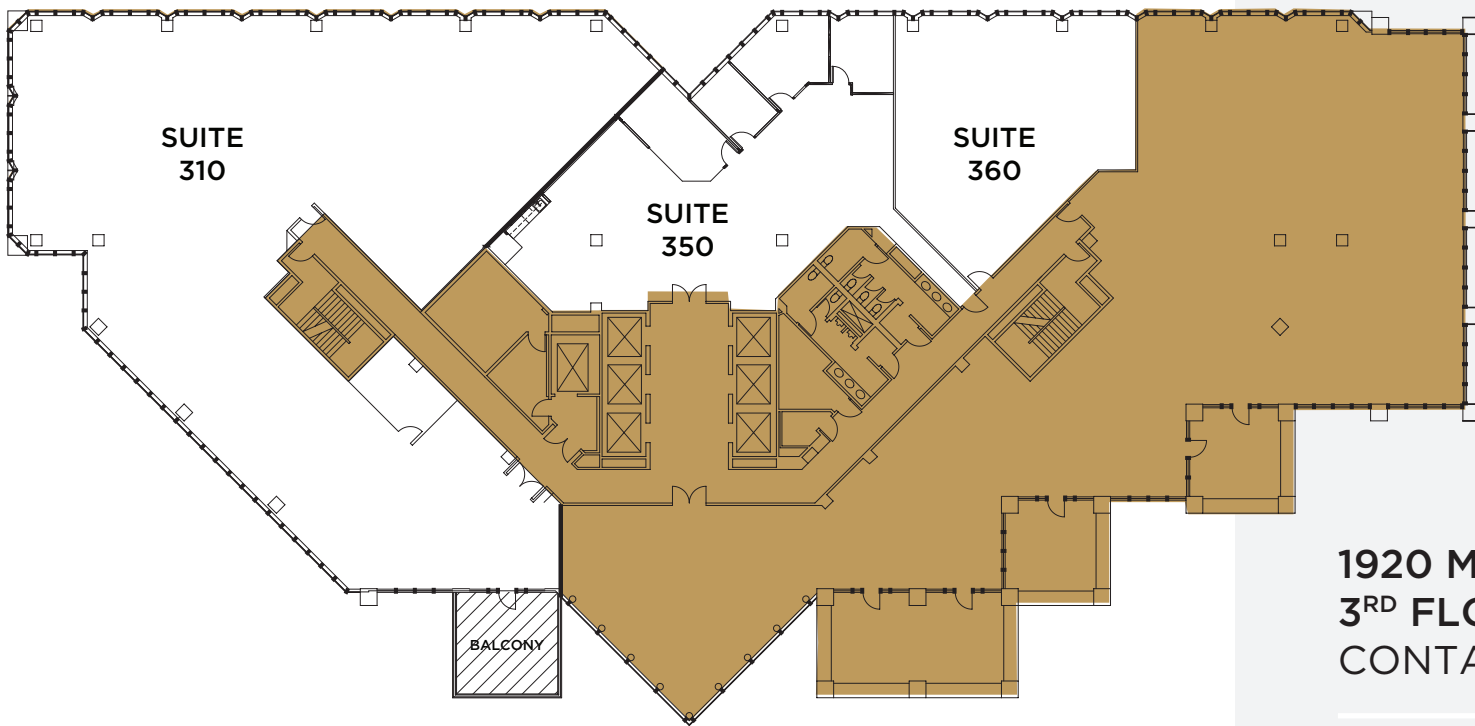

1920 MAIN STREET
3RD FLOOR
CONTACT: 949.721.6981

SUITE 310
8,820 RSF

WEST 
CENTERVIEW

EMMES® /  **OAKTREE**

 **ORION**
PROPERTY PARTNERS

ONSITE LEASING OFFICE
2010 MAIN STREET, SUITE 340
IRVINE, CA 92614
OPPRE.COM

1920 MAIN STREET
3RD FLOOR
 CONTACT: 949.721.6981

SUITE 310	8,820 RSF
SUITE 350	3,244 RSF
SUITE 360	2,017 RSF

WEST 
CENTERVIEW

EMMES /  **OAKTREE**

 **ORION**
 PROPERTY PARTNERS

ONSITE LEASING OFFICE
 2010 MAIN STREET, SUITE 340
 IRVINE, CA 92614
 OPPRE.COM