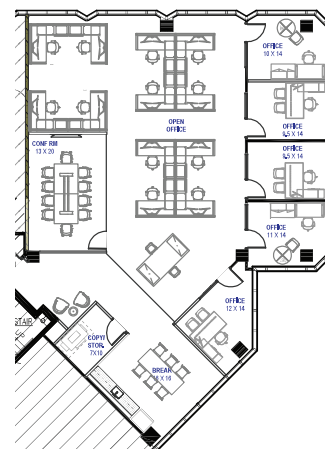

1920 MAIN STREET
7TH FLOOR
CONTACT: 949.721.6981

SUITE 720
3,602 RSF

SPEC SUITE LAYOUT

WEST 
CENTERVIEW

EMMES[®] /  OAKTREE

 ORION
PROPERTY PARTNERS

ONSITE LEASING OFFICE
2010 MAIN STREET, SUITE 340
IRVINE, CA 92614