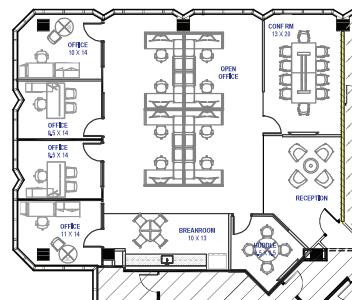

SUITE
760

1920 MAIN STREET
7TH FLOOR
CONTACT: 949.721.6981

SUITE 760
2,876 RSF

WEST 
CENTerview

SPEC SUITE LAYOUT

EMMES® /  OAKTREE

 ORION
PROPERTY PARTNERS

ONSITE LEASING OFFICE
2010 MAIN STREET, SUITE 340
IRVINE, CA 92614
OPPRE.COM