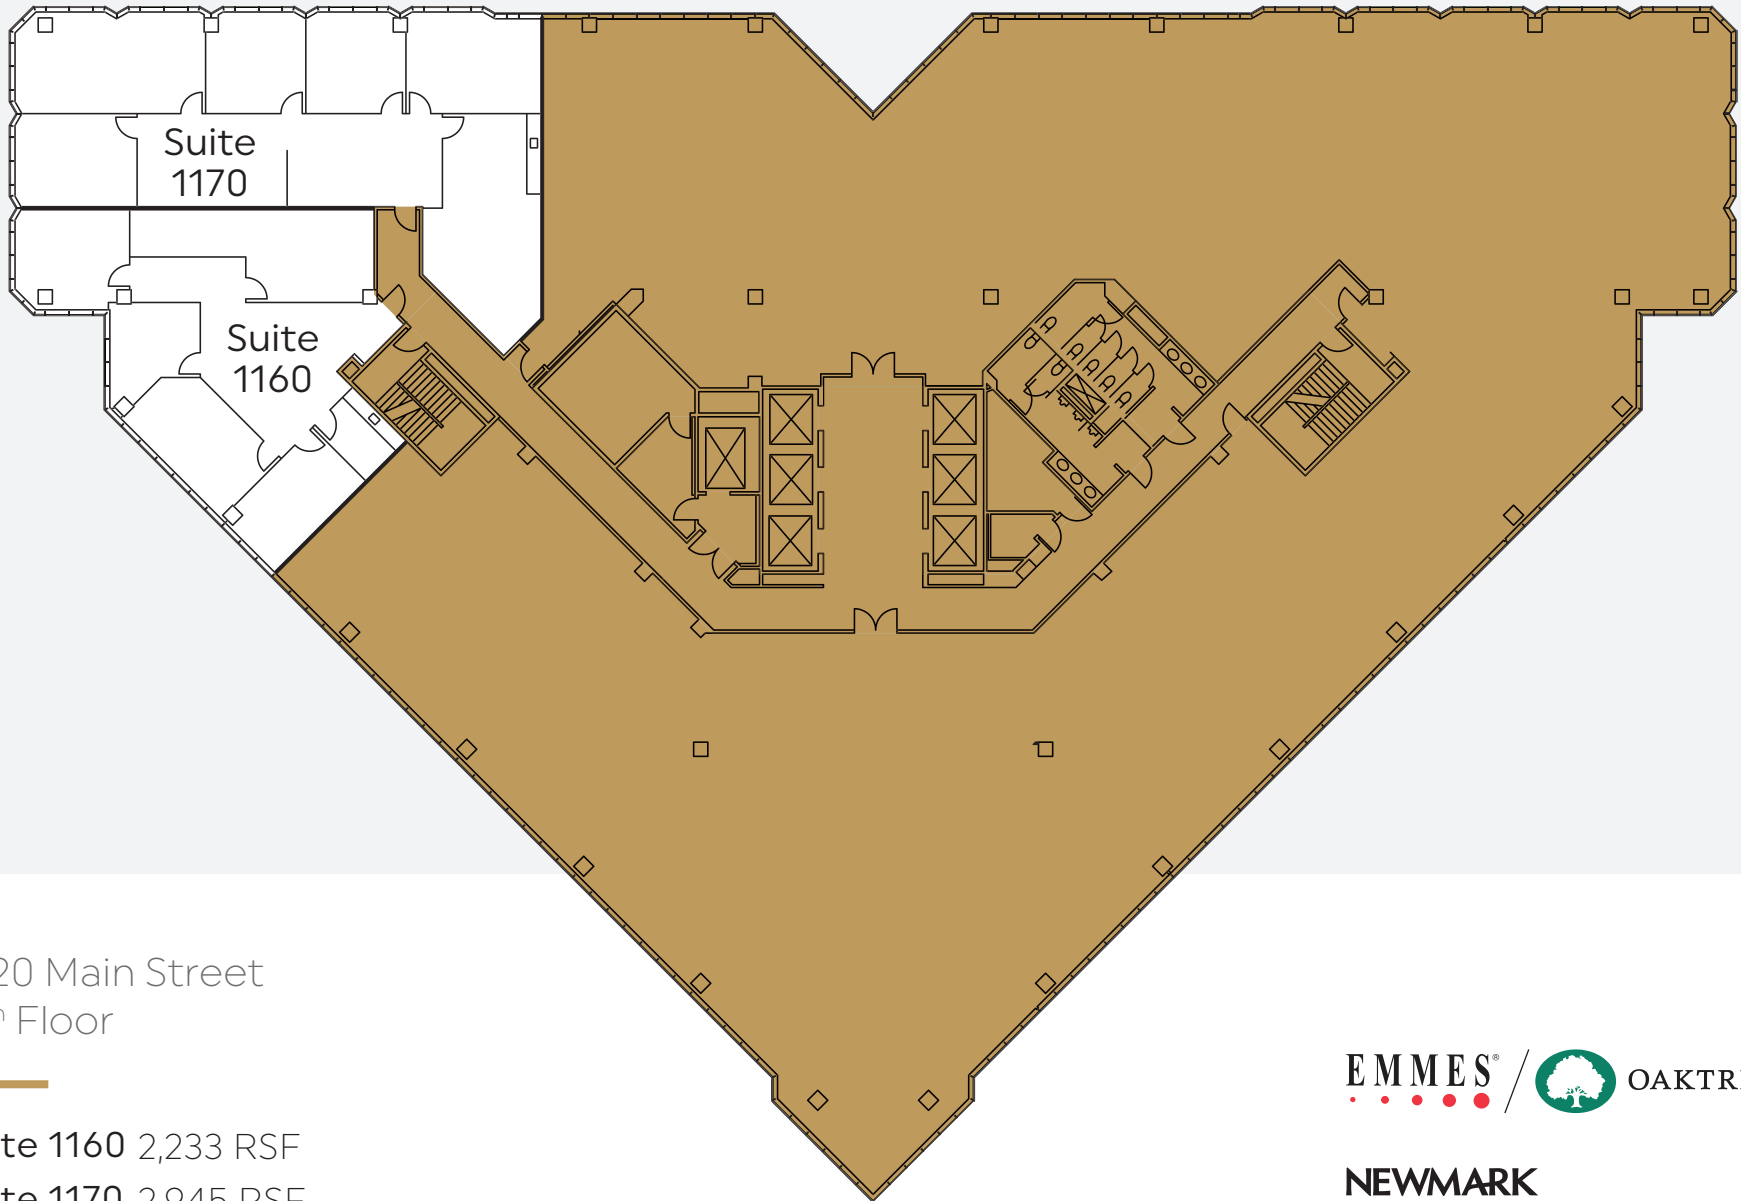

# CENTERVIEW

1920 Main Street  
11<sup>th</sup> Floor

**Suite 1170**  
2,945 RSF

**NEWMARK**  
949.608.2012  
nmrk.com

# CENTERVIEW

1920 Main Street  
11<sup>th</sup> Floor

Suite 1160 2,233 RSF  
Suite 1170 2,945 RSF

**NEWMARK**  
949.608.2012  
nmrk.com