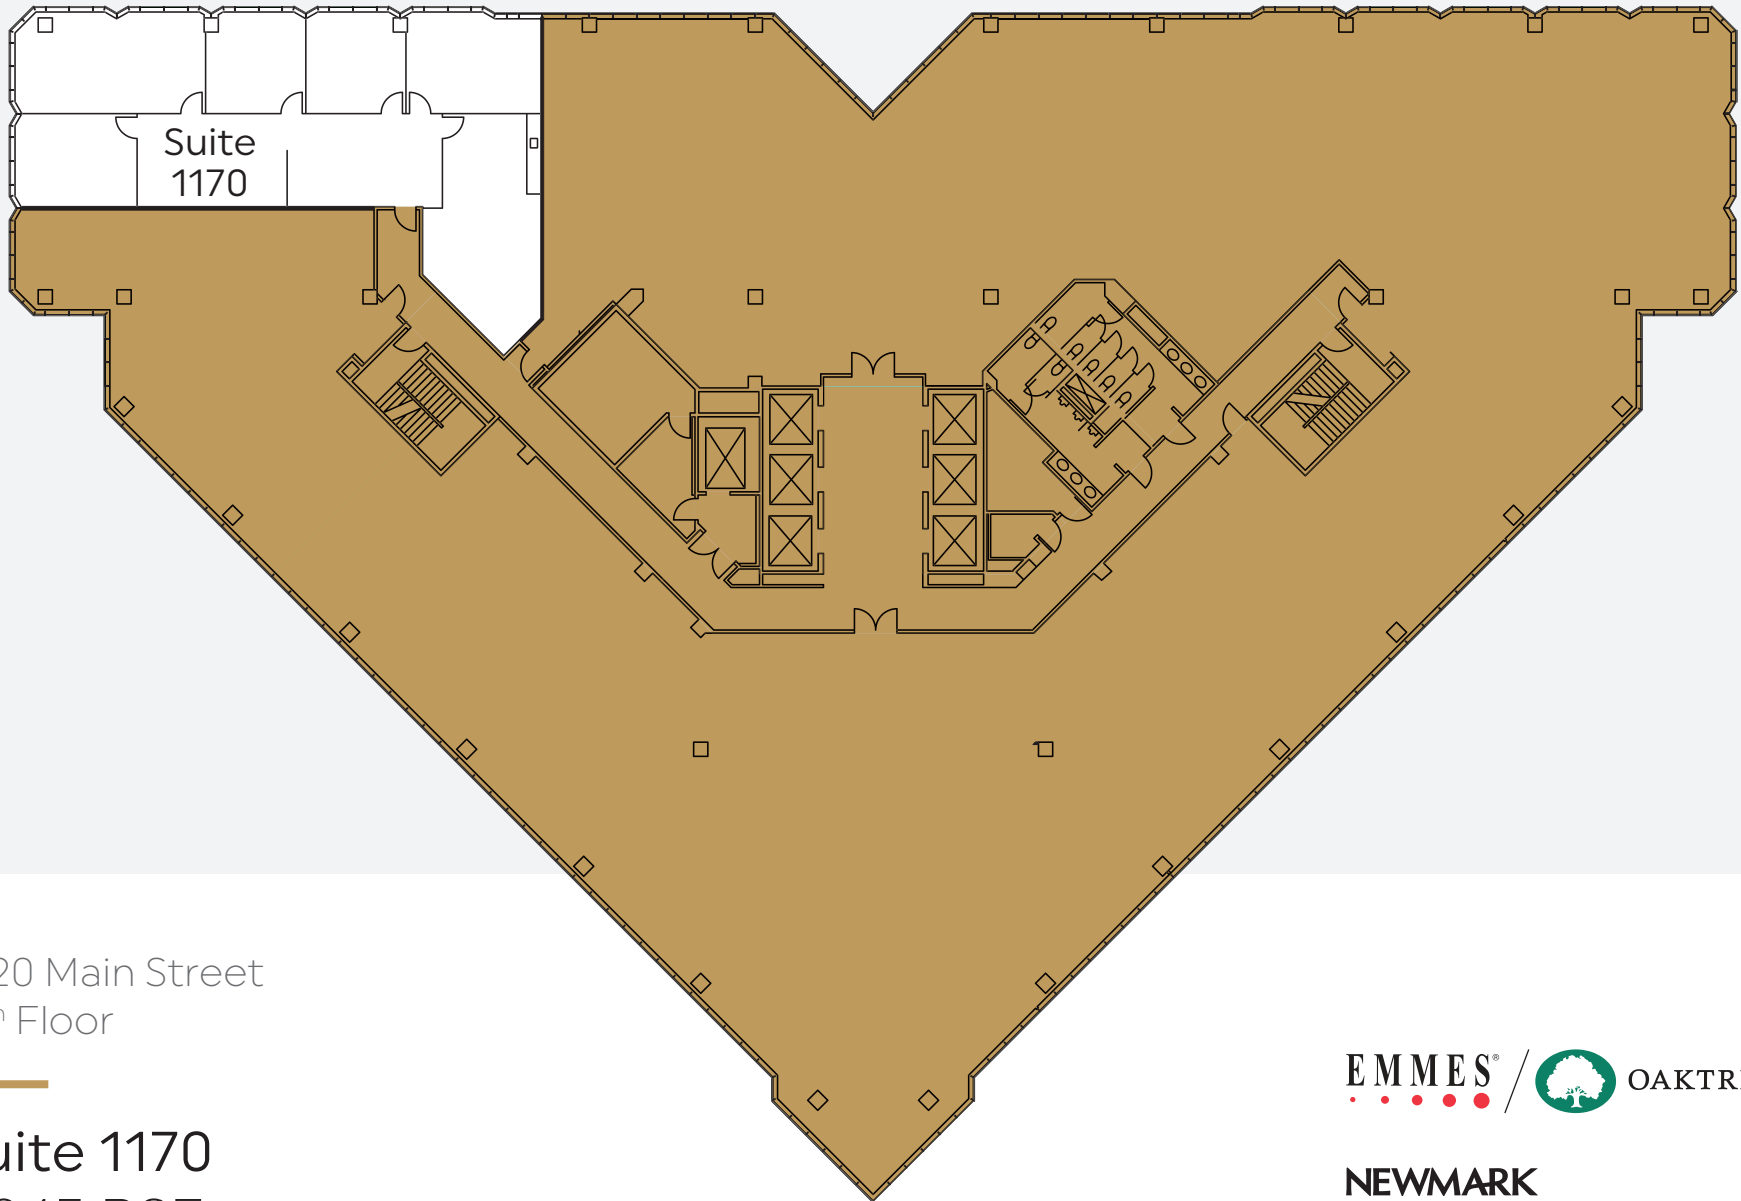

# CENTERVIEW

1920 Main Street  
11<sup>th</sup> Floor

**Suite 1170**  
2,945 RSF

**NEWMARK**  
949.608.2012  
nmrk.com

# CENTERVIEW

1920 Main Street  
11<sup>th</sup> Floor

Suite 1160 2,233 RSF  
Suite 1170 2,945 RSF

**NEWMARK**  
949.608.2012  
nmrk.com