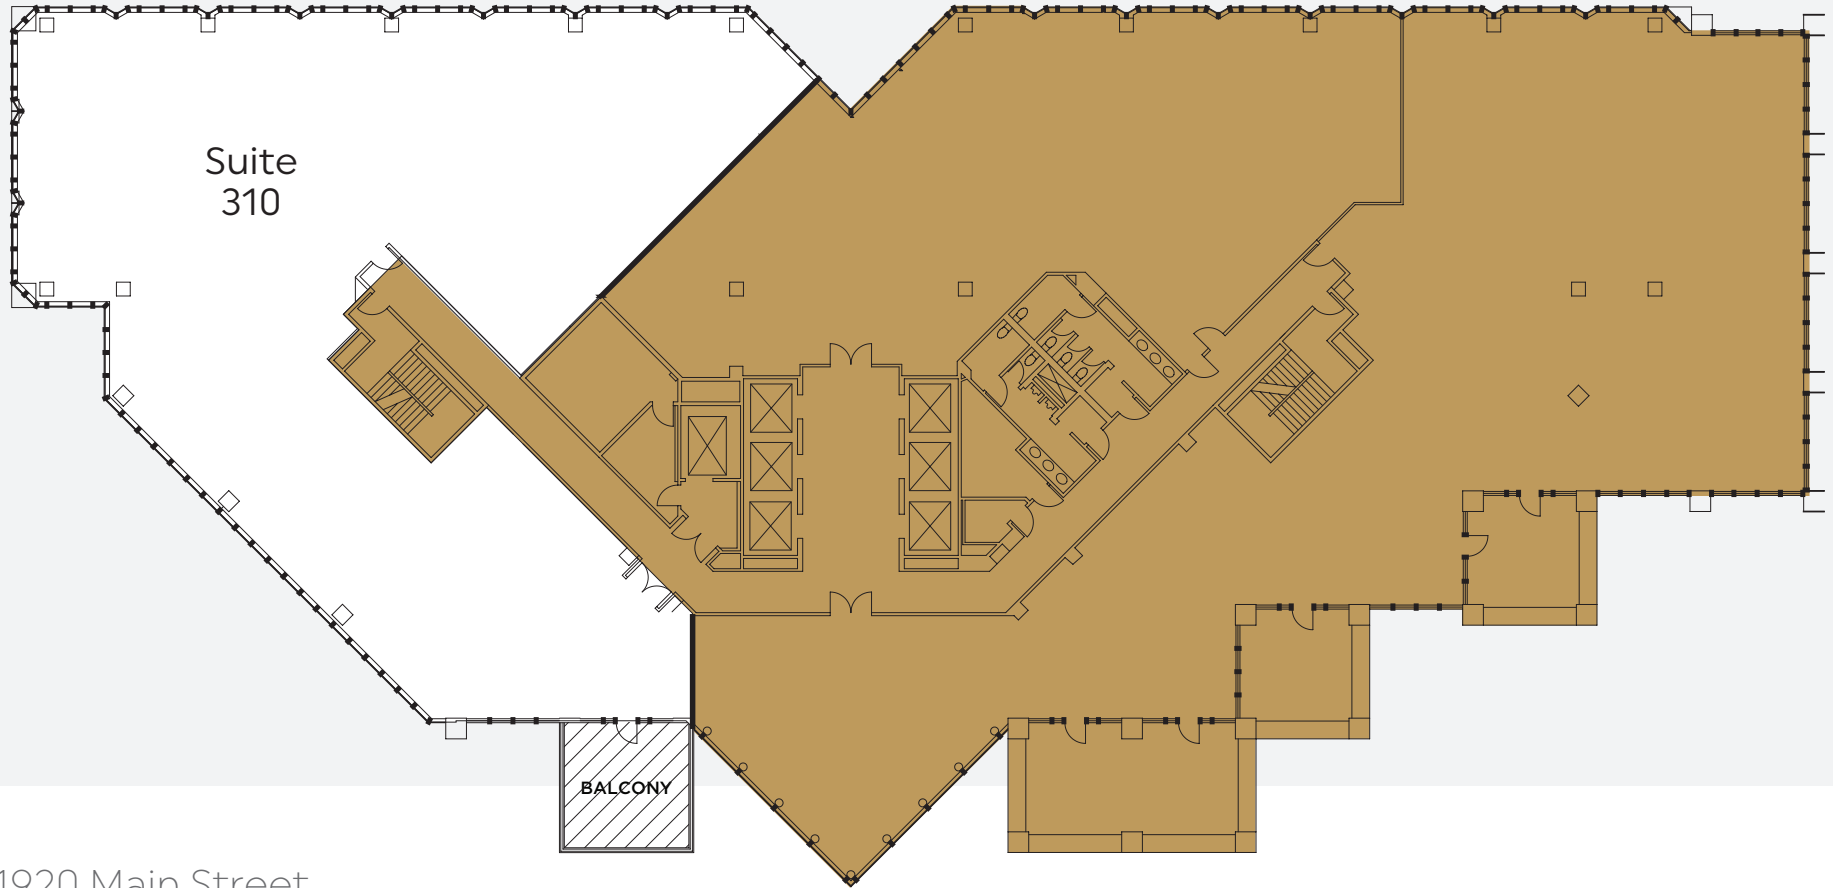

# CENTERVIEW

1920 Main Street  
3<sup>rd</sup> Floor

**Suite 310**  
8,820 RSF

**NEWMARK**  
949.608.2012  
nmrk.com