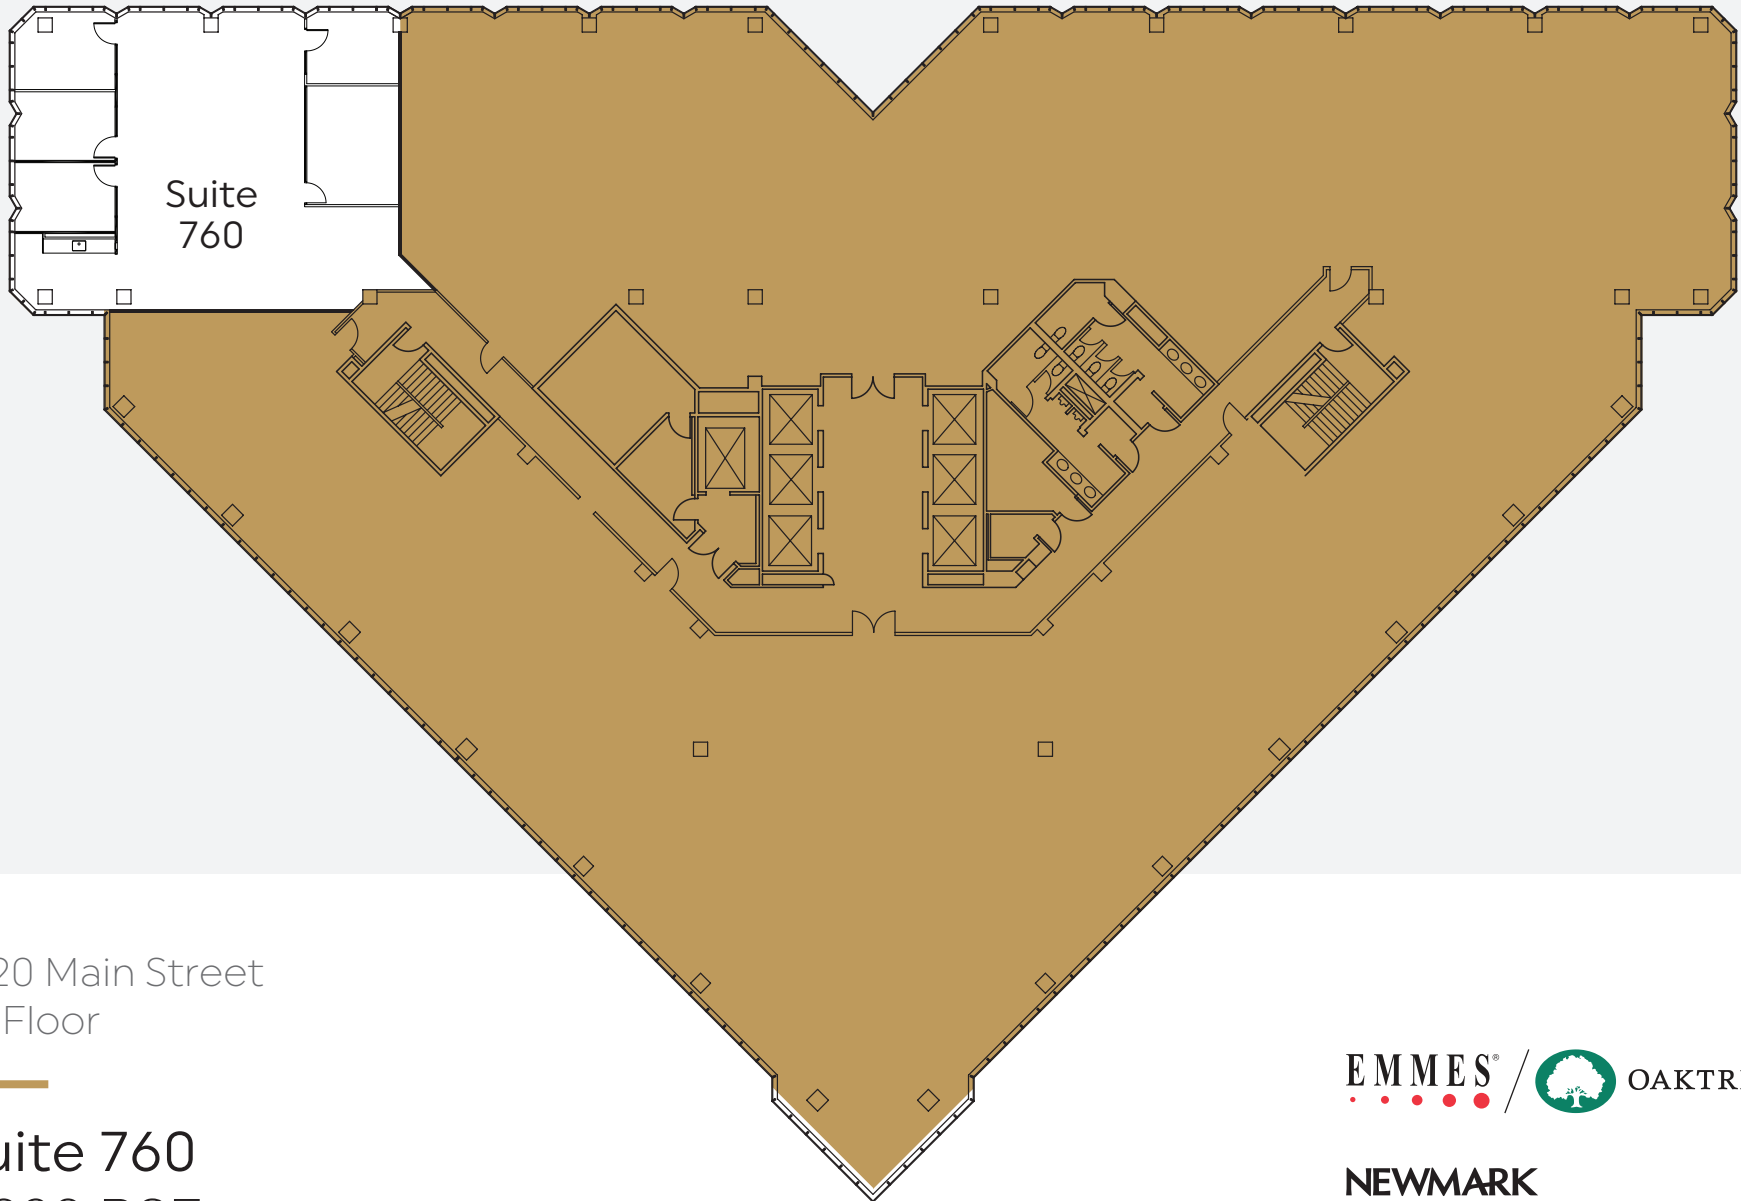

# CENTERVIEW

1920 Main Street  
7<sup>th</sup> Floor

**Suite 760**  
2,928 RSF

**NEWMARK**  
949.608.2012  
nmrk.com