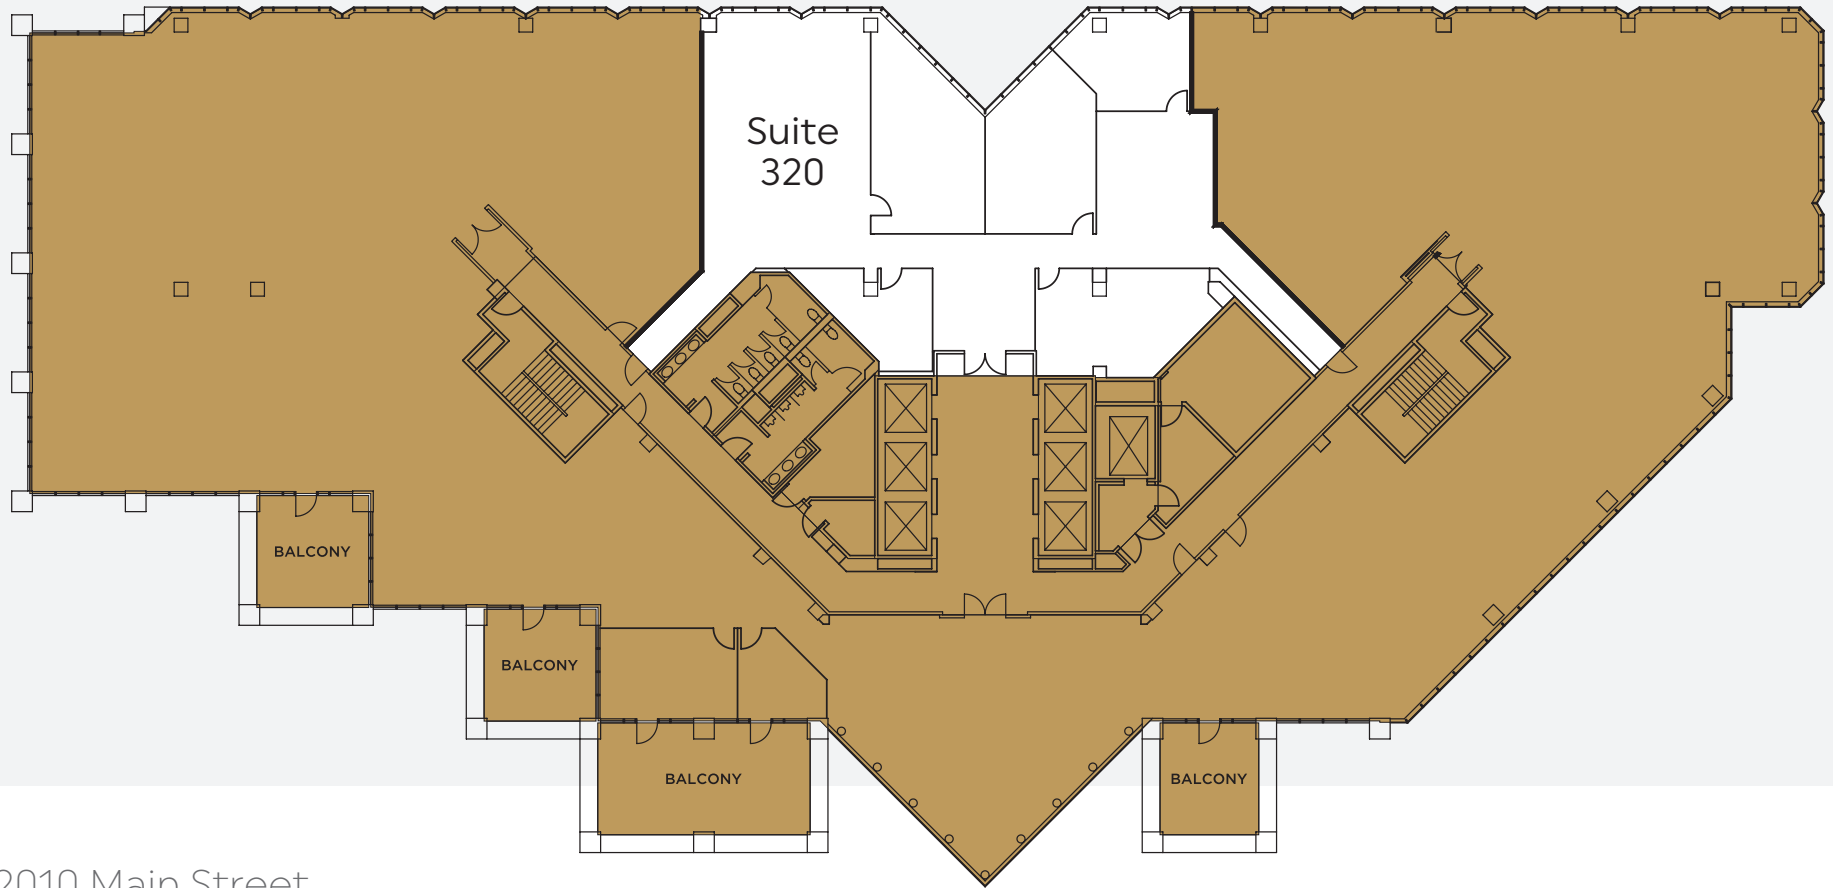

EAST

CENTERVIEW

2010 Main Street
3rd Floor

Suite 320
4,359 RSF

EMMES /  **OAKTREE**

NEWMARK
949.608.2012
nmrk.com

CENTERVIEW

Suite 340

▶ SUITE 340 VIRTUAL TOUR

2010 Main Street
3rd Floor

Suite 320 4,359 RSF

Suite 340 2,780 RSF

Suite 350 2,741 RSF Contiguous with Suite 340 to 5,521 RSF

NEWMARK

949.608.2012

nmrk.com