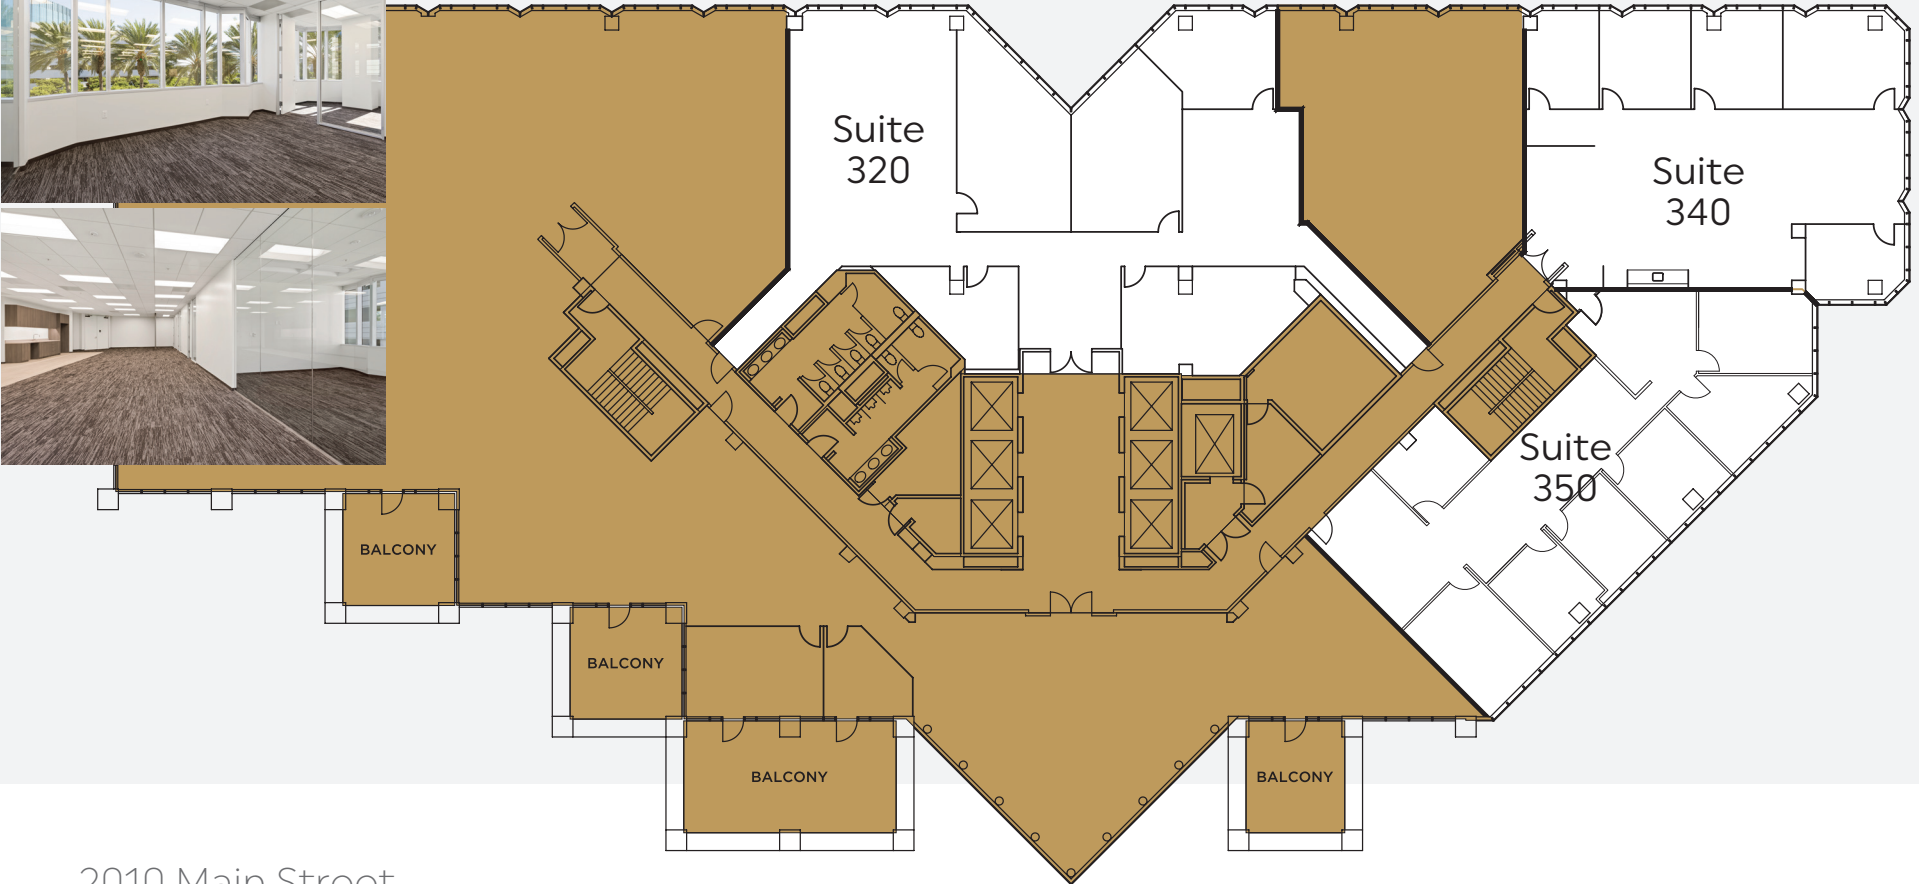

EAST

CENTERVIEW

2010 Main Street
3rd Floor

Suite 320
4,359 RSF

EMMES /  **OAKTREE**

NEWMARK
949.608.2012
nmrk.com

CENTERVIEW

Suite 340

▶ SUITE 340 VIRTUAL TOUR

2010 Main Street
3rd Floor

Suite 320 4,359 RSF

Suite 340 2,780 RSF

Suite 350 2,741 RSF Contiguous with Suite 340 to 5,521 RSF

NEWMARK

949.608.2012

nmrk.com