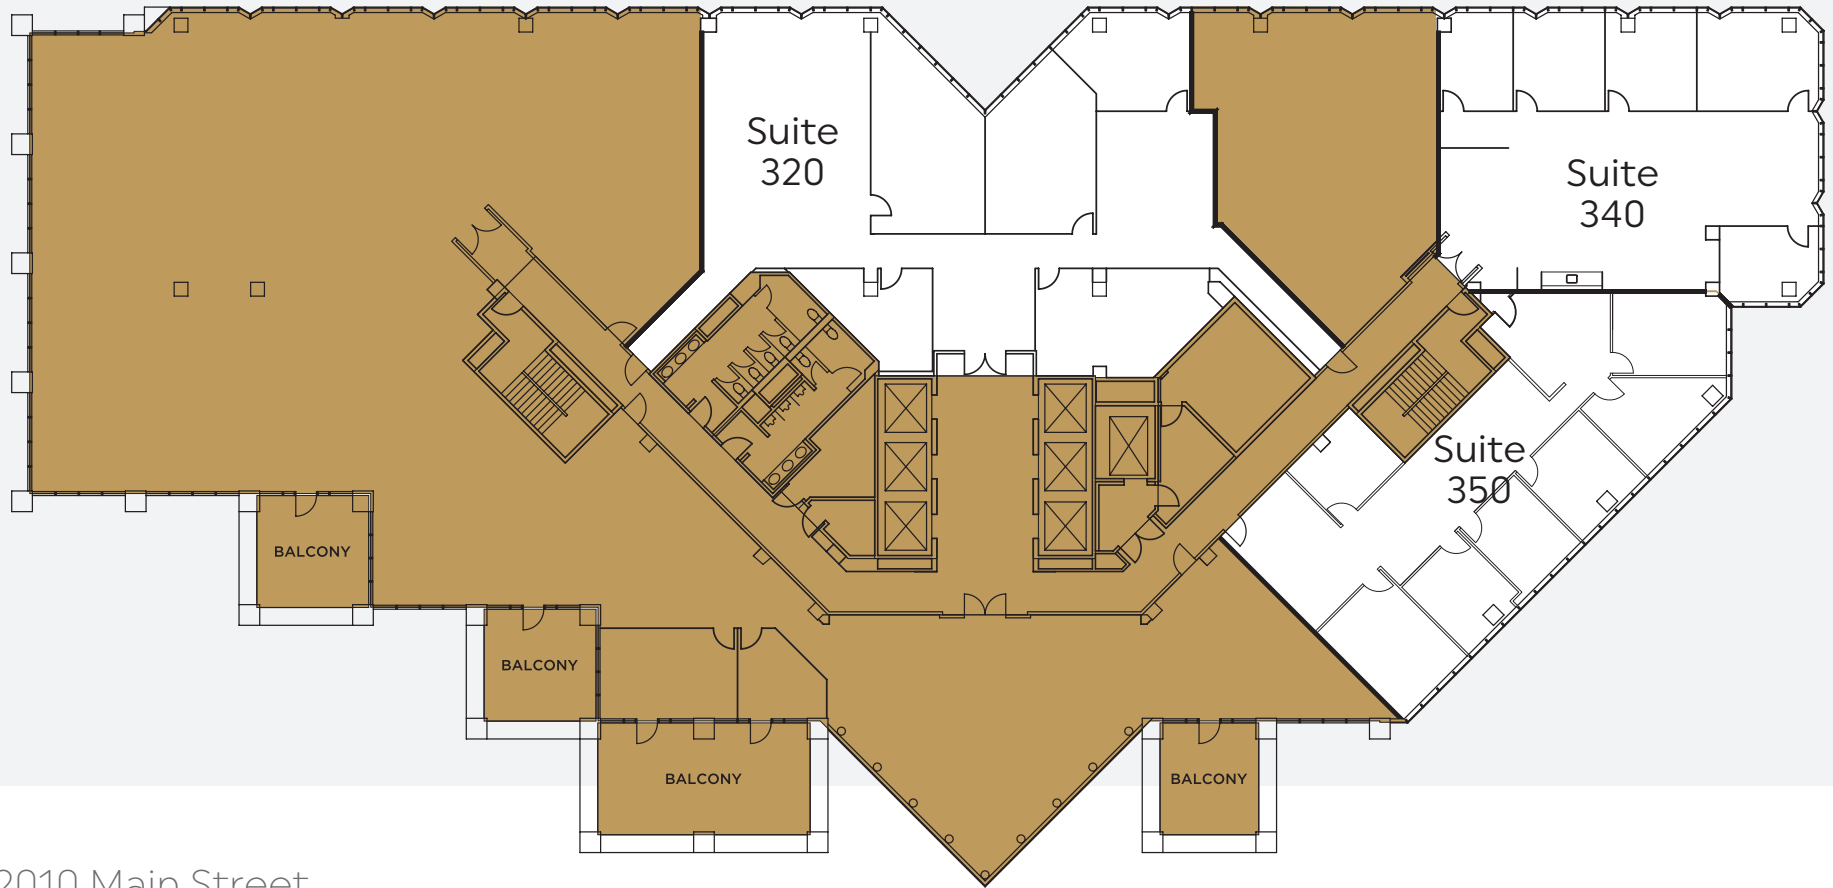

CENTERVIEW

▶ SUITE 340 VIRTUAL TOUR

2010 Main Street  
3<sup>rd</sup> Floor

Suite 340  
2,780 RSF

Contiguous with Suite 350 to 5,521 RSF

NEWMARK  
949.608.2012  
nmrk.com

# CENTERVIEW

2010 Main Street  
3<sup>rd</sup> Floor

- Suite 320 4,359 RSF
- Suite 340 2,780 RSF Contiguous with Suite 350 to 5,521 RSF
- Suite 350 2,741 RSF

**NEWMARK**  
949.608.2012  
nmrk.com