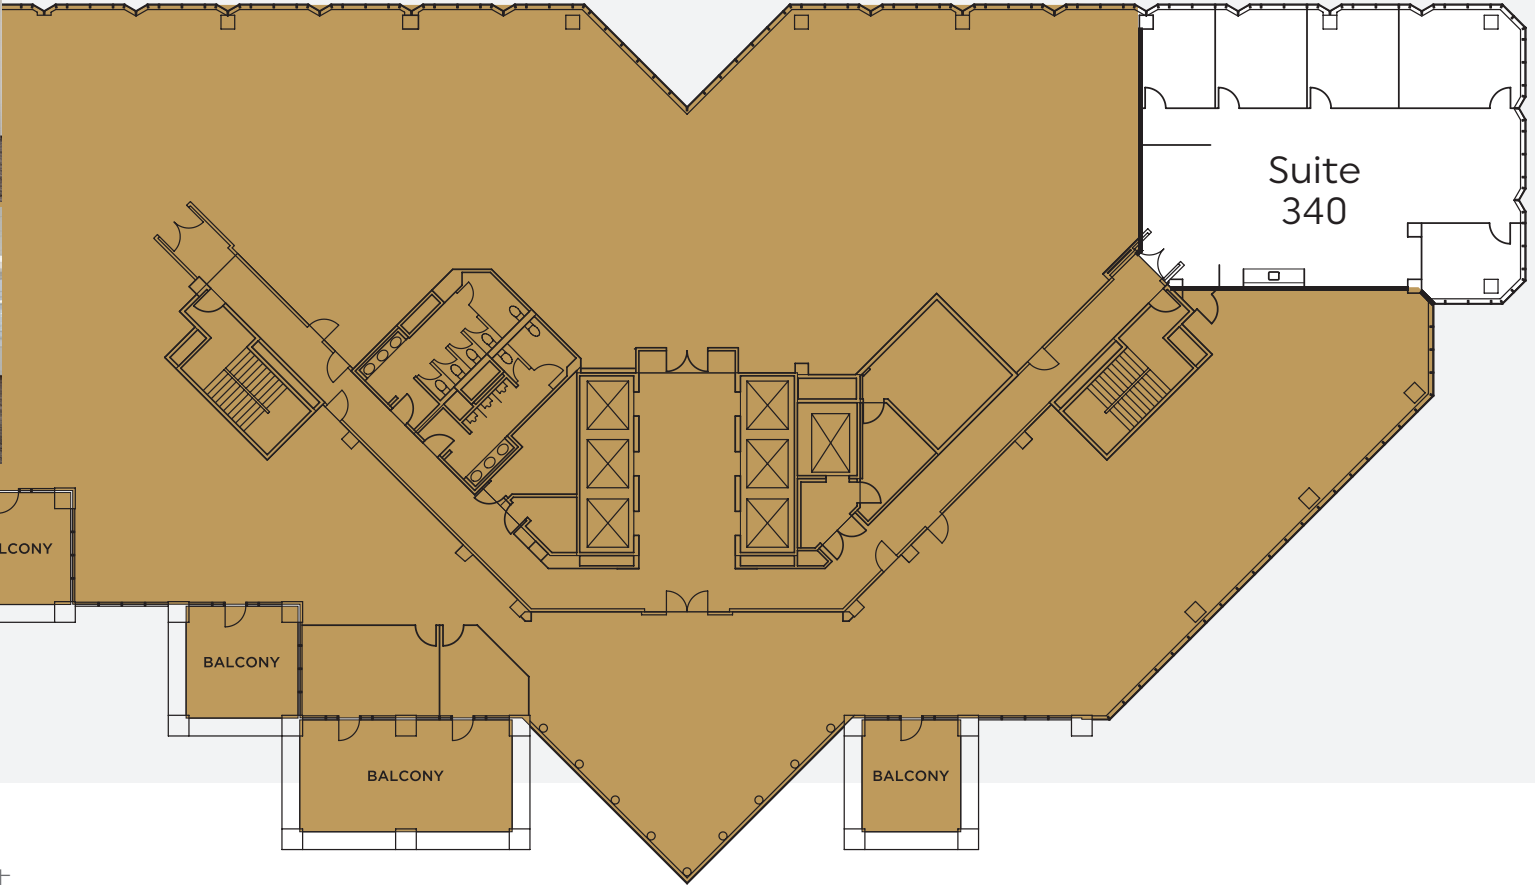

CENTERVIEW

▶ SUITE 340 VIRTUAL TOUR

2010 Main Street  
3<sup>rd</sup> Floor

Suite 340  
2,780 RSF

Contiguous with Suite 350 to 5,521 RSF

NEWMARK  
949.608.2012  
nmrk.com

# CENTERVIEW

2010 Main Street  
3<sup>rd</sup> Floor

- Suite 320 4,359 RSF
- Suite 340 2,780 RSF Contiguous with Suite 350 to 5,521 RSF
- Suite 350 2,741 RSF

**NEWMARK**  
949.608.2012  
nmrk.com