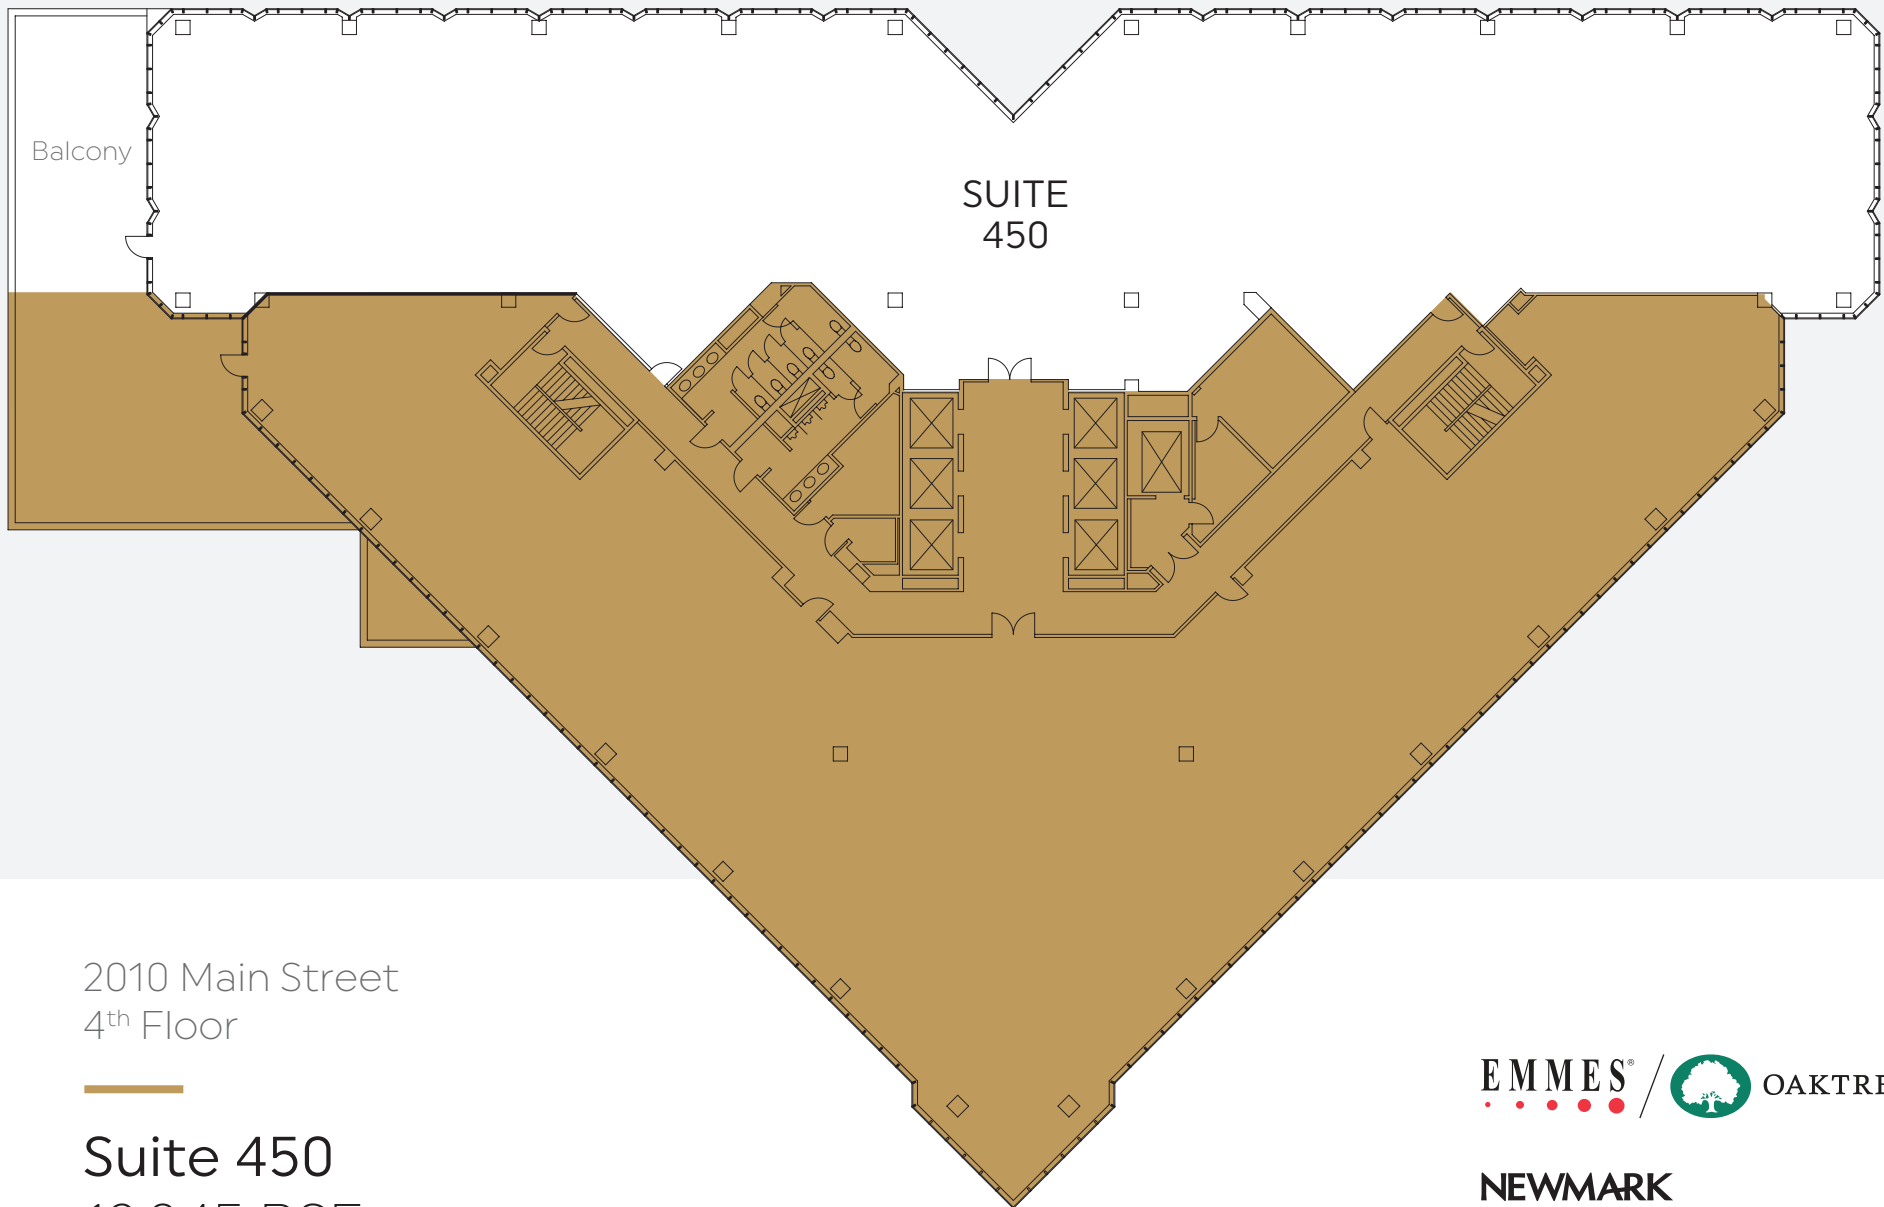

EAST

CENTERVIEW

Balcony

SUITE
450

2010 Main Street
4th Floor

Suite 450

12,845 RSF Divisible

EMMES® /  OAKTREE