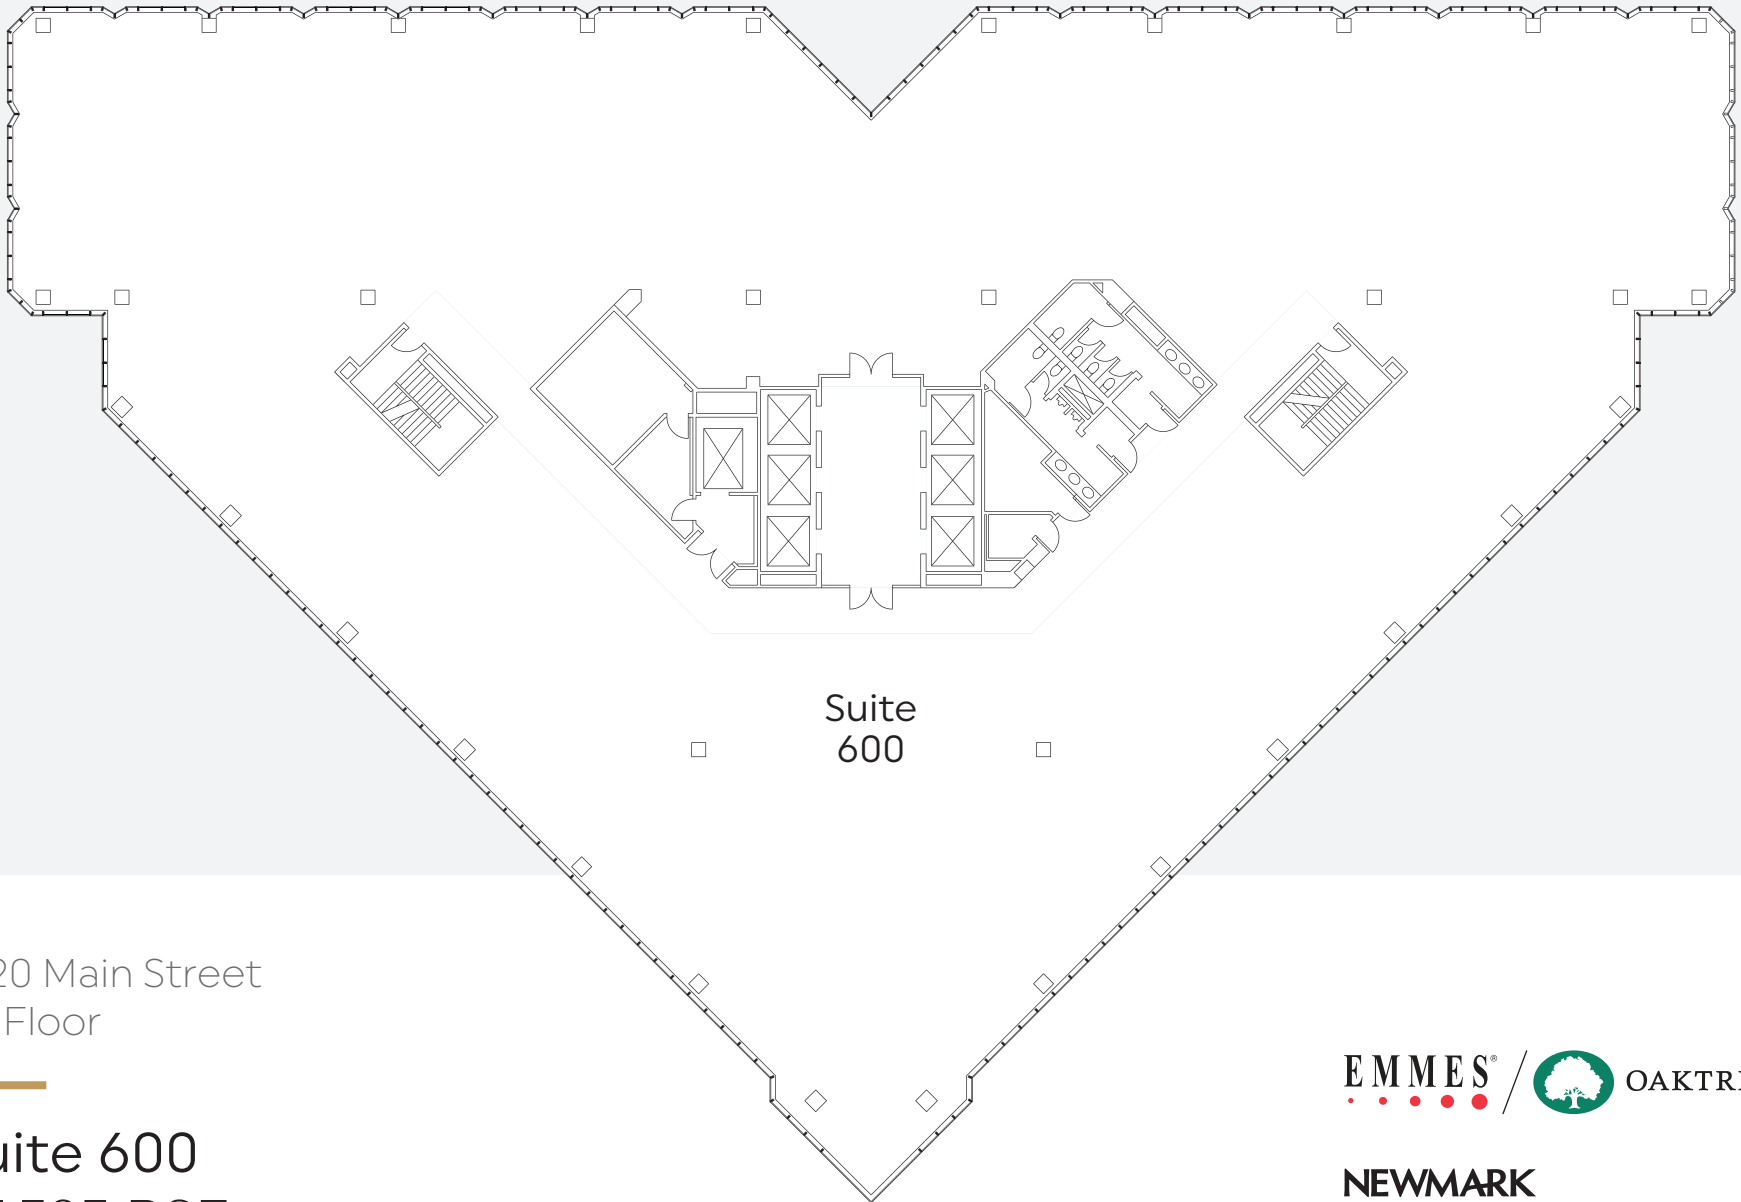

CENTERVIEW

1920 Main Street
6th Floor

Suite 600
25,535 RSF

NEWMARK
949.608.2012
nmrk.com

CENTERVIEW

	Qty.
6x7.5 Workstations	40
6x8 Workstations	42
L Shape Offices	40
Reception	1
Total	123

1920 Main Street
6th Floor

Suite 600

25,535 RSF Conceptual Space Plan

NEWMARK

949.608.2012

nmrk.com